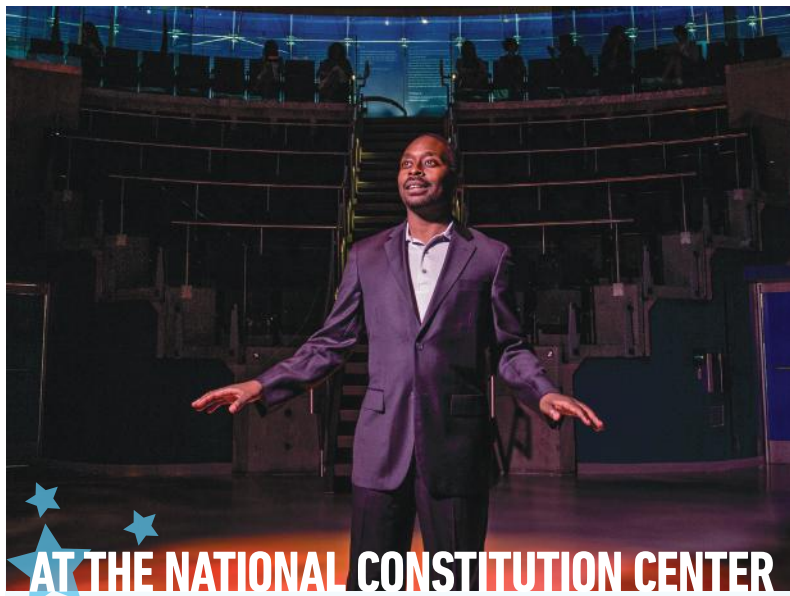

### ONE LIBERTY OBSERVATION DECK

Student imaginations will soar to new heights at One Liberty Observation Deck. Amazing views tell the unique history of the Philadelphia skyline and its famous landmarks, 57 floors above street level. Philly's new observation deck, providing 360° views of **Philly from the top!**

- ★ Experience **interactive touch-screens** featuring a panorama of the cityscape that allow visitors to explore as far as the eye can see
- ★ Open daily 365 days a year, **perfect for day or evening**
- ★ Can accommodate **large groups up to 275 guests** at one time
- ★ Sky School Student Planners have **fun, interactive activities for all grade levels**
- ★ Students and teachers alike find our experience **"Eyemazing"**

### PACKAGE PRICING

*For groups of 15 or more*

**Students:** \$14

**Additional Chaperones:** \$19.50

*1 free chaperone per 10 students*

*Discounted rates available for tour operators*

**BOOK YOUR  
FIELD TRIP  
EXPERIENCE  
TODAY!**

**FREE** Gallery Talk and  
Printed Exhibit Guides

**HAMILTON EXHIBIT  
NOW OPEN!**

**FREE** Sky School  
Student Planners